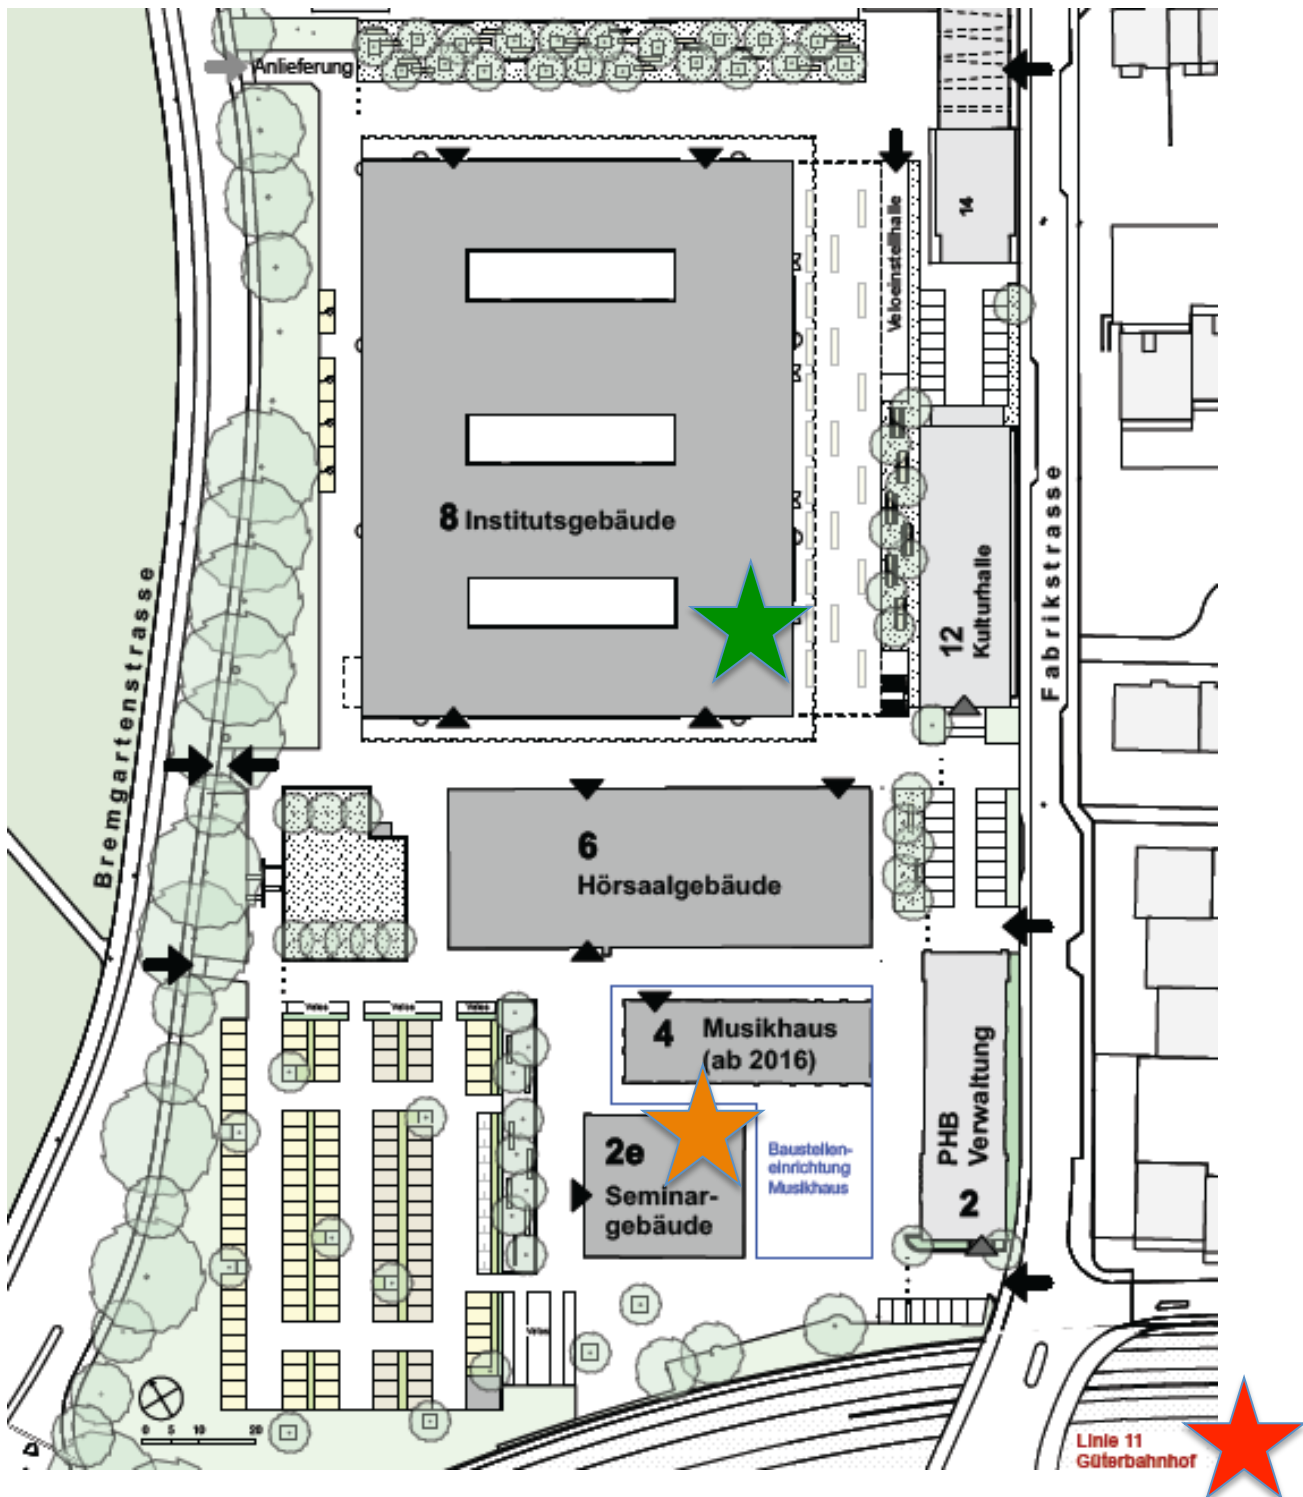

ALM21 – General Plan

Conference location
(vonRoll buildings, Fabrikstrasse 2e, final stop of Bus 11, Güterbahnhof)

House of Parliament
(guided tour before the Conference Dinner)

Bus stop in front of the main station

Conference Dinner
(Restaurant Steinhalle, next to the historic museum, Helvetiaplatz 5)

Busline 11 (running between Güterbahnhof and Neufeld P+R, passing the main station)

ALM21 - Location Details for Fabrikstrasse

Bus stop "Güterbahnhof"
(end of line 11)

Registration on June 29th, writers' workshop, opening reception, lunch
(ground floor and canteen)

Plenary and parallel sessions, coffee breaks, registration June 30th-July 2nd
(rooms 001-006, foyer ground floor)