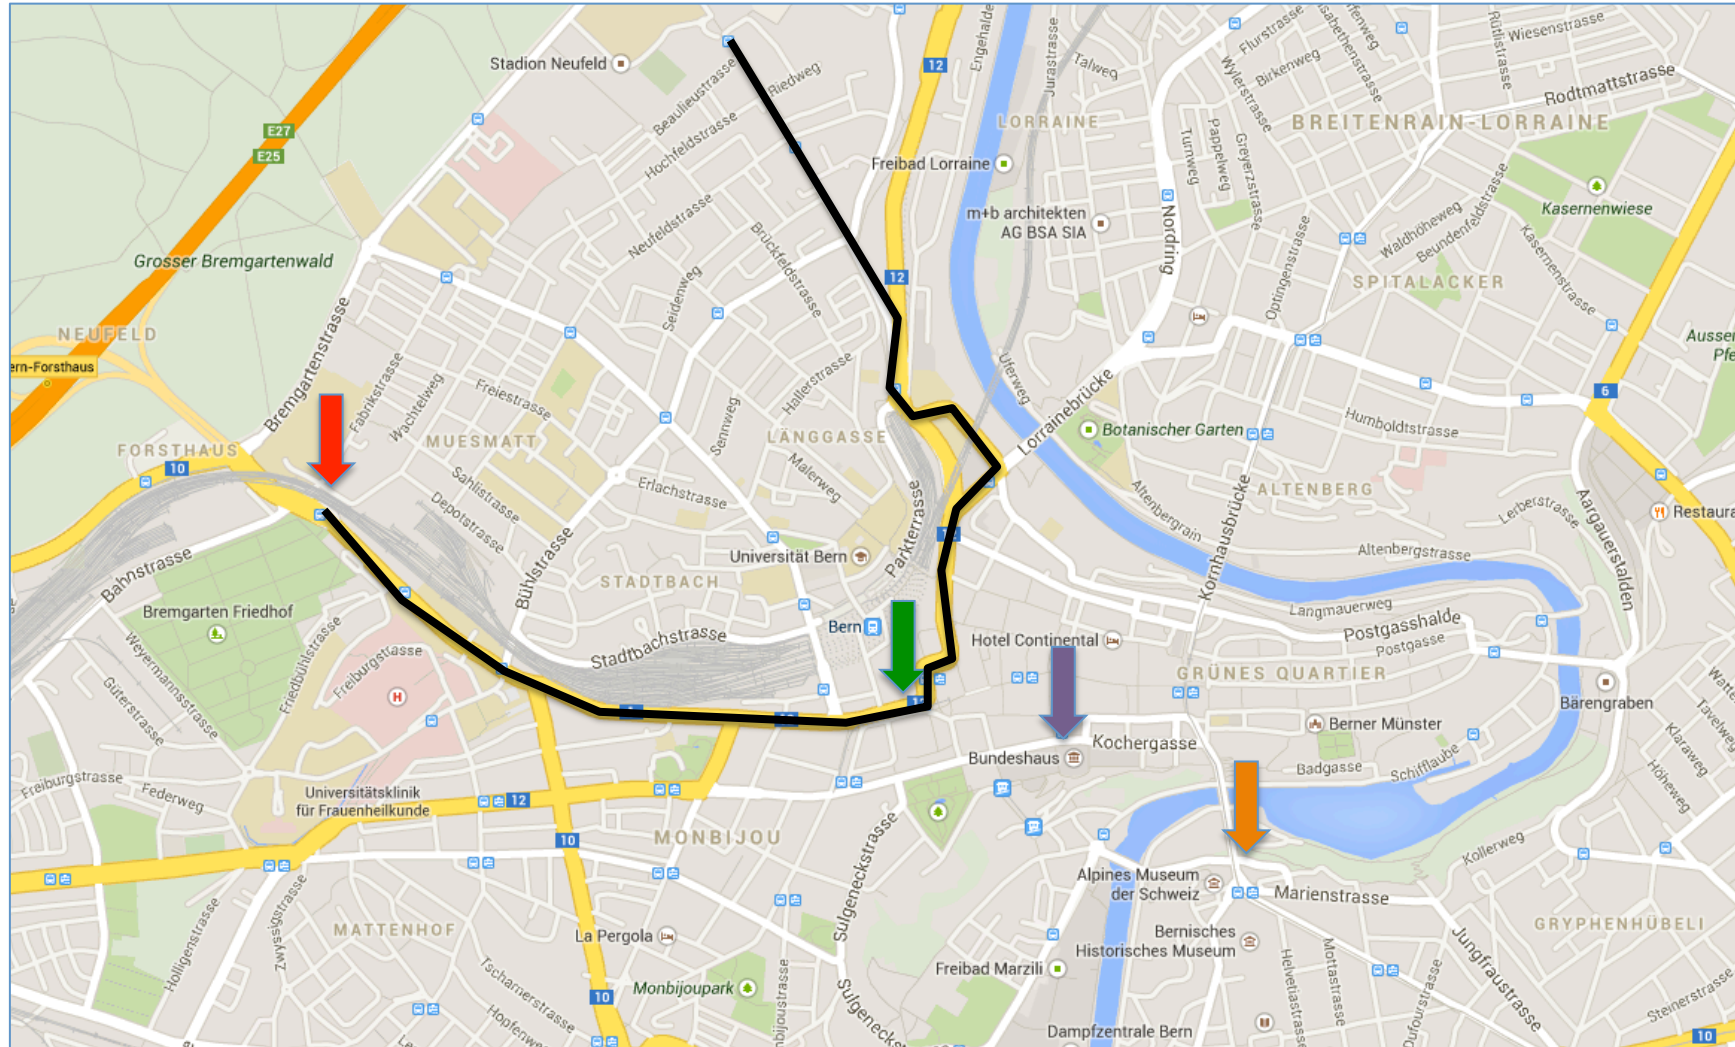

ALM21 – General Plan

Conference location
(vonRoll buildings, Fabrikstrasse 2e, final stop of Bus 11, Güterbahnhof)

House of Parliament
(guided tour before the Conference Dinner)

Bus stop in front of the main station

Conference Dinner
(Restaurant Steinhalle, next to the historic museum, Helvetiaplatz 5)

Busline 11 (running between Güterbahnhof and Neufeld P+R, passing the main station)

ALM21 - Location Details for Fabrikstrasse

Bus stop "Güterbahnhof"
(end of line 11)

Registration on June 29th, writers' workshop, opening reception, lunch
(ground floor and canteen)

Plenary and parallel sessions, coffee breaks, registration June 30th-July 2nd
(rooms 001-006, foyer ground floor)